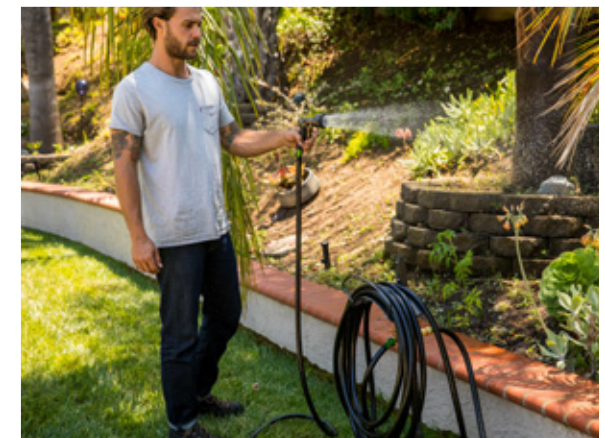

**The best selling
hose hangers
with improved
retail packaging
& shipping
dimensions**