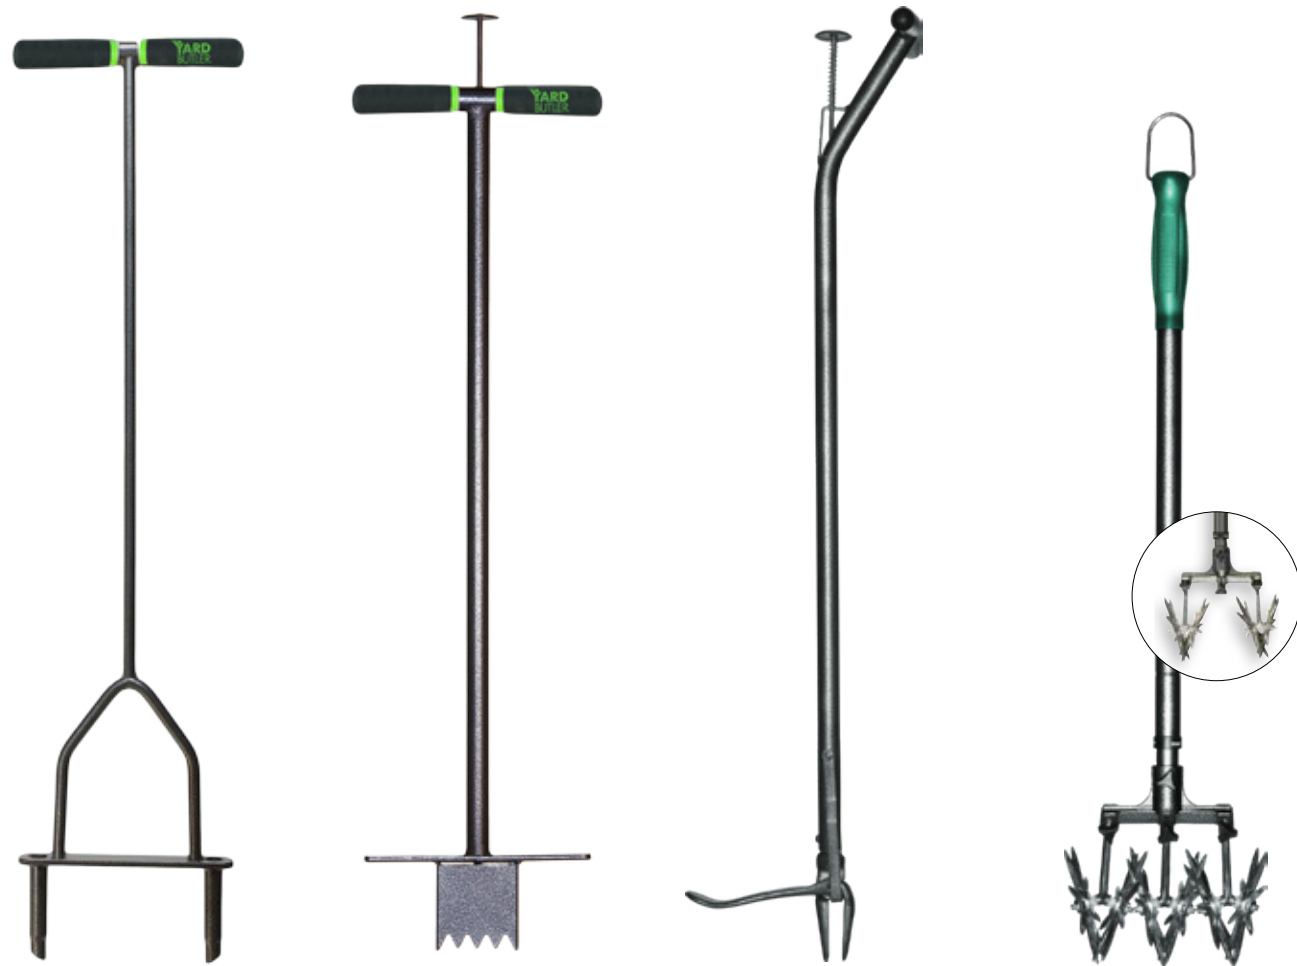

Yes. There's an easier way to garden.

Core Aerator

Two self-ejecting tips remove cores ½ inch in diameter and 3½ inches long. Promotes vigorous root growth in lawns by reducing thatch and soil compaction.

Sod Plugger

Cuts and transplants a 3 inch square sod plug from an existing grass area. Also, extracts a soil core the same size as most commercially available plugs on the market. The most economical way to establish new grass or repair a damaged lawn.

Rocket Weeder

Removes the toughest weeds! The unique gripping action grabs weeds, while the ergonomic handle levers the weed up out of the ground, roots and all. The ejector button dumps the weed wherever you want it and keeps your hands clean.

Rotary Cultivator

Intertwined blades form multiple mini shears which remove and cut weeds while breaking up the soil. The detachable blades can be configured so you can till between rows and around plants. The extendable steel handle reduces bending and back strain.