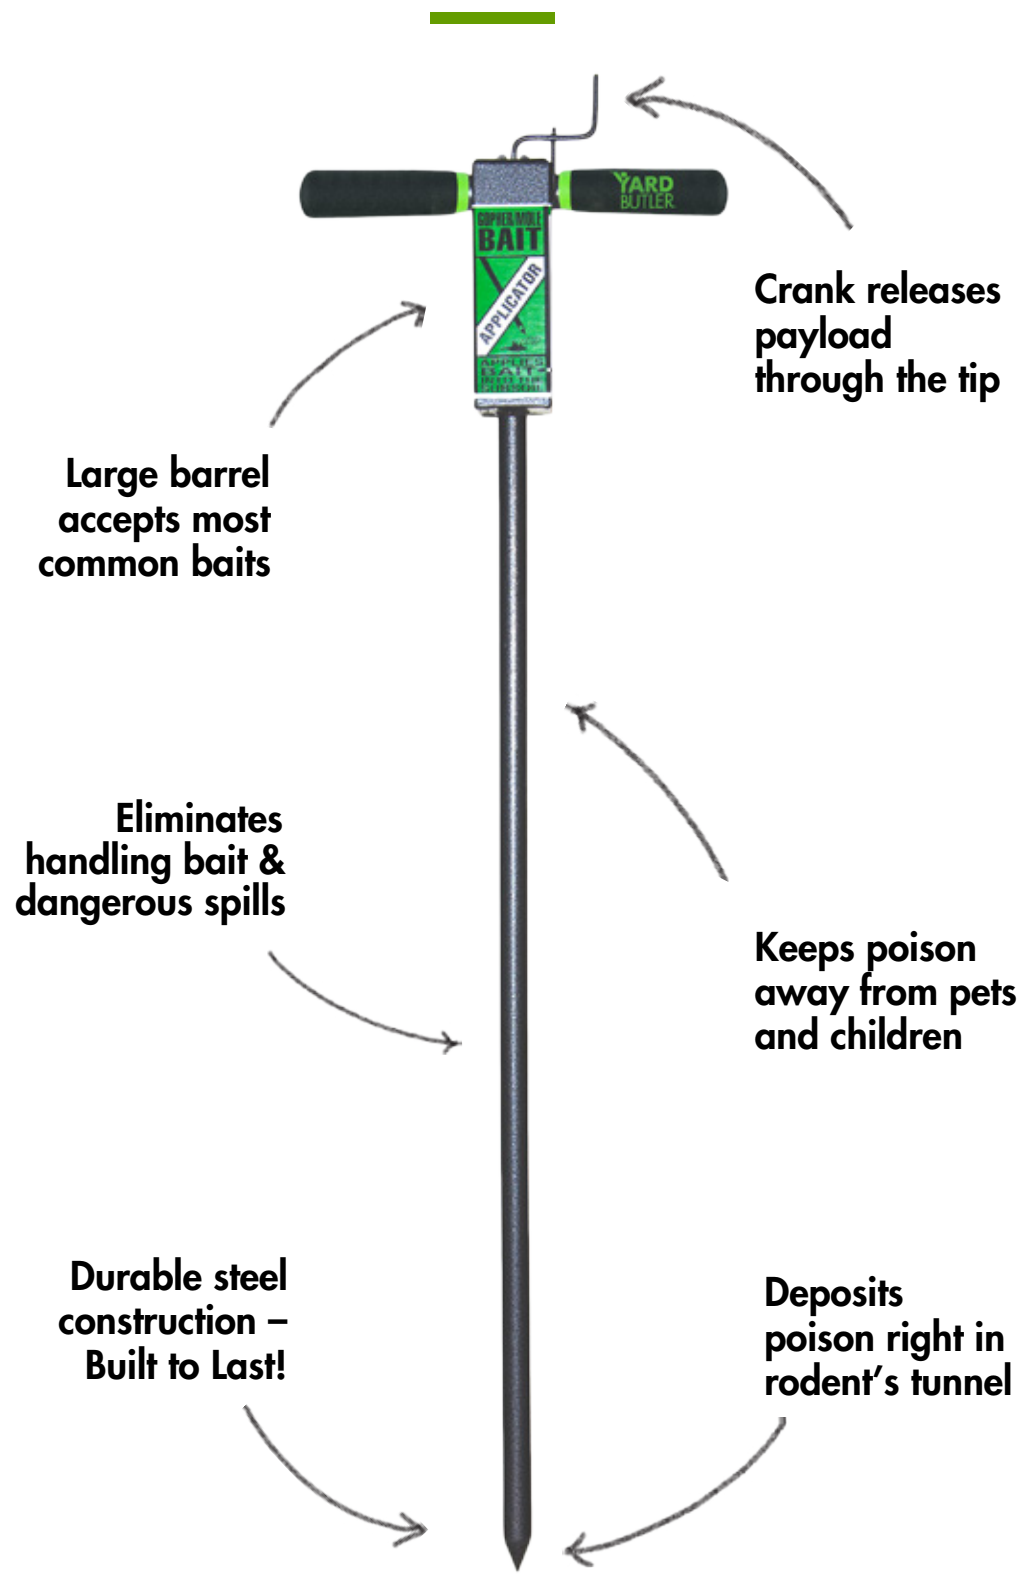

Gopher & Mole Bait Applicator

GARDEN TOOLS

Eliminate gophers & moles right in their tunnels.

See it in action!

yb-applicator.com

To order, call 1800 589-7058
yardbutler.com

Order Reference						
Item Description	Item Number	Item UPC	Case Dimension	Wt	Qty	Wt
Gopher Mole Bait Applicator	GBA-1	033607000012	39 x 10 x 3 in.	2.4	4	12.3 lbs.