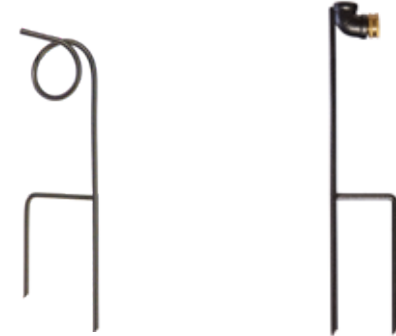

Hose Guide

Once installed, the unique design allows garden hoses to be easily threaded and unthreaded without removing Plant Saver from the ground, preventing damage to your expensive flowers and shrubs.

Step Spike Sprinkler Stand

The Yard Butler Step Spike Sprinkler Stand's dual spikes are perfect for hillsides or other rough or uneven terrain. It lifts the sprinkler head 10 inches above the ground and over most ground cover or plants. Accommodates any 1/2 inch sprinkler head.