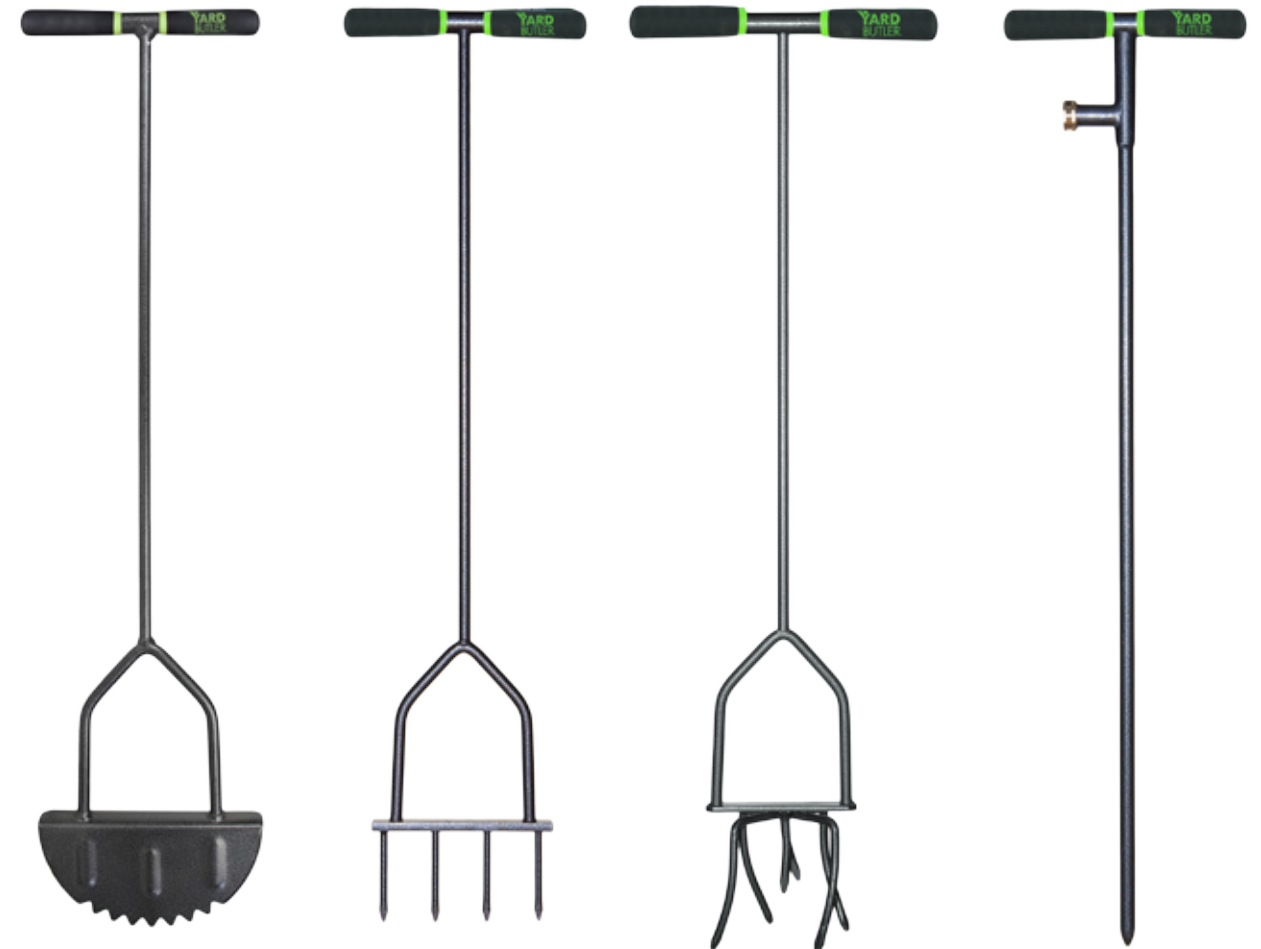

Innovative tools, built for life

Step Edger

A uniquely designed blade and long handle make edging far easier and more effective. Step perpendicular to cut straight down, or position your foot sideways for a rocking motion.

Spike Aerator

Four heavy duty spikes loosen compacted soil and penetrate thatch, allowing deep watering for greener, healthier lawns.

Twist Tiller

Tilling allows for easy weeding and promotes the saturation of water, air and fertilizer for healthier plants. The unique twisted tines quickly work the ground making amending the soil and mixing compost a breeze.

Deep Root Irrigator

Deliver water straight to the roots of trees and shrubs with this multipurpose tool. Saves water and money eliminating runoff and evaporation. It also has dozens of other uses as an affordable water blaster.

Order Reference

Item Description	Item Number	Item UPC	Case Dimension	Wt	Qty	Wt
Step Edger	EDGE-180	033607180004	36.5 x 9 x 4 in.	4.8	4	20.8 lbs.
Spike Aerator	M-7C	033607009381	36.25 x 8.25 x 1.75 in.	3.9	4	16.5 lbs.
Twist Tiller	TNT-4	033607513000	38 x 12 x 5.5 in.	4.8	4	21.8 lbs.
Deep Root Irrigator	WST-1	033607001040	36.25 x 9 x 1.75 in.	1.8	4	7.8 lbs.

To order, call 1800 589-7058
yardbutler.com